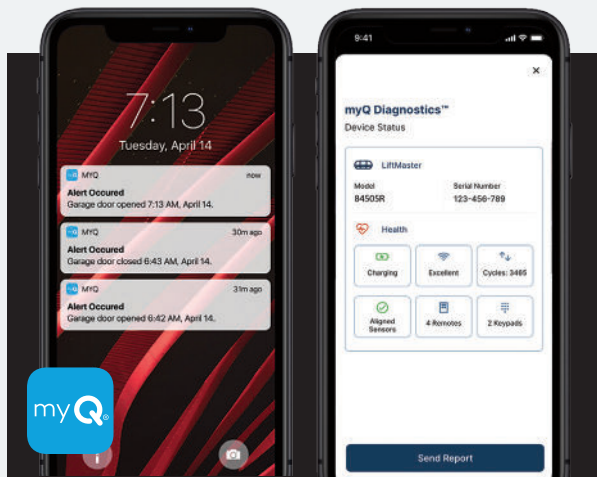

Smartphone Control

Control, secure and monitor the garage with the myQ app-anytime, from anywhere

Battery Backup

Lets you get in and out when the power is down

2-way communication

Hear what's happening in the garage. Includes adjustable volume and ability to enable or disable the mic through the myQ app

Quiet operation

An ultra-quiet DC motor and strong belt drive system ensures for comfortable living spaces near the garage

myQ Diagnostics Compatible

myQ Diagnostics in the myQ app provides real-time insights for your garage door via the Health Report. You will be sent alerts if an issue arises and you will be quickly connected to professional services if needed

Works with Amazon Key and Walmart+InHome

For convenient and secure In-Garage Delivery of Amazon and Walmart packages and groceries – watch deliveries happen in real-time

+

Do more with myQ

Use the myQ app to control, secure and monitor your garage and conveniently share and manage access to your home without sharing passcodes or keys. Also, take the hassle out of service repair and easily connect to a trusted Dealer through the myQ app.