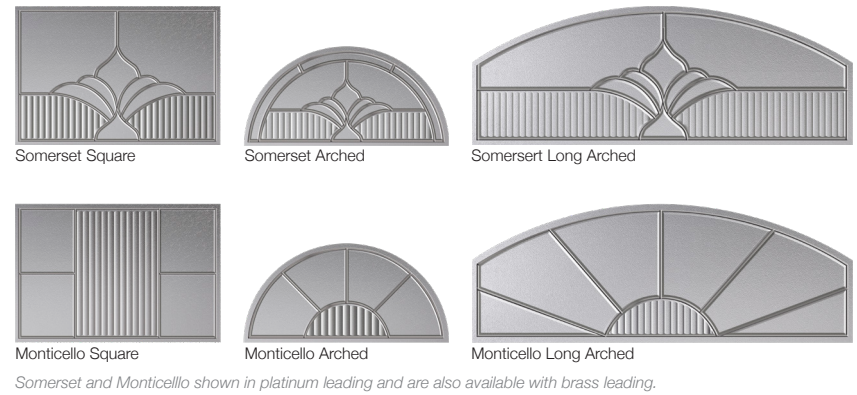

GARAGE DOOR STYLES

Combo

Combo, Arched Top

Combo, Arched Top/Bottom

Short

Short, Long Arched

Short, Model 2751 shown in white with option plain windows and plain glass.

Combo, Arched Top/Bottom, Model 2703 shown in mahogany.

HIGH-DEFINITION FIBERGLASS PERSONALIZING OPTIONS

Not all options shown are available with every model.

COLORS¹

GLASS

DESIGNER GLASS

HIGH-DEFINITION FIBERGLASS MODEL SELECTION CHART

Select Your Garage Door Model

Insulation Type	1-7/8" Polyurethane
------------------------	---------------------

R-value	R-16.95
Backing	Steel
Construction Type	Heavy Duty

Panel Style / Model Number	
2701 Combo	
2702 Combo, Arched Top	
2703 Combo, Arched Top/ Bottom	
2751 Short	
2752 Short, Long Arched	