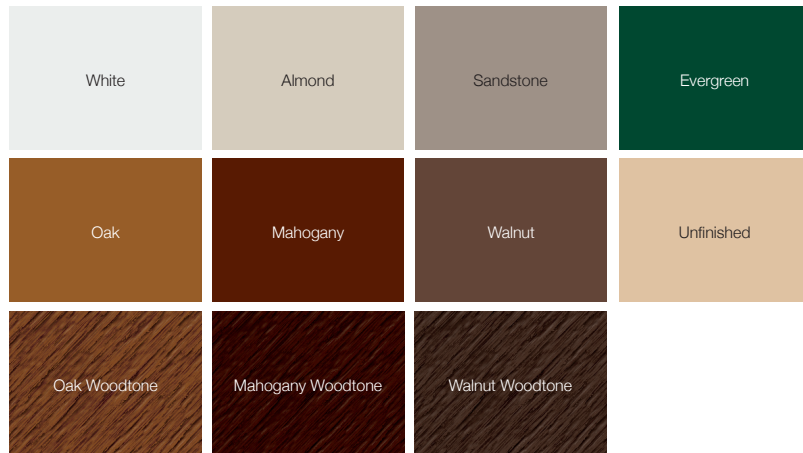

GARAGE DOOR STYLES

Combo

Combo, Arched Top

Combo, Arched Top/Bottom

Short

Short, Long Arched

Short, Model 2751 shown in white with option plain windows and plain glass.

Combo, Arched Top/Bottom, Model 2703 shown in mahogany.

HIGH-DEFINITION FIBERGLASS PERSONALIZING OPTIONS

Not all options shown are available with every model.

COLORS¹

GLASS

DESIGNER GLASS

HIGH-DEFINITION FIBERGLASS MODEL SELECTION CHART

Select Your Garage Door Model