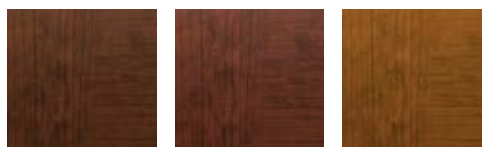

Classic™ Collection Model 9130 with Plain Short Windows; Shown in Ultra-Grain® Classic Cherry Finish Paint Option

FEATURES

- The painted steel surface simulates a real stained door without the hassles of staining and the ongoing maintenance of wood.
- For Gallery® and Classic™ Collection doors, the woodgrain pattern is bi-directional, running horizontal on stiles and vertical on panels, while on the Modern Steel™ Collection, the woodgrain runs uni-directional for an authentic, architecturally accurate look.
- Available in Walnut, Dark, Cherry, Medium and Slate Finishes that complement entry doors, shutters and other exterior stained wood products.
- Available on select 3-layer Gallery®, Modern Steel™ and Classic™ Collection models.
- The exterior surface texture complements the woodgrain pattern being used. For Gallery® and Classic™ Collection doors, a stucco texture accentuates the bi-directional pattern, while on the Modern Steel™ Collection, a woodgrain surface texture helps to make the door appear true to life.
- Available for select WINDCODE® applications.

Window frames, grilles and inserts are color matched to coordinate with each finish. All window options are available.

FINISHES

GALLERY® COLLECTION ULTRA-GRAIN® OAK FINISHES

Walnut Finish Dark Finish Medium Finish Slate Finish

MODERN STEEL™ COLLECTION ULTRA-GRAIN® CYPRESS FINISHES

Walnut Finish Cherry Finish Medium Finish Slate Finish

CLASSIC™ COLLECTION ULTRA-GRAIN® CLASSIC FINISHES

Walnut Finish Cherry Finish Medium Finish

Note: Due to the printing process, color may vary from actual product color. Please see your Clopay Dealer for actual color sample.