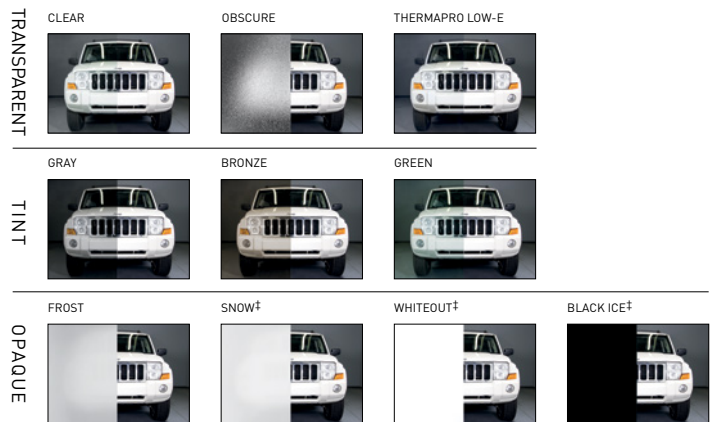

Glass

Glass is tempered and available as single pane or insulated.

Entrematic
165 Carriage Court
Winston-Salem, NC 27105
800.503.DOOR
www.amarr.com

YOUR LOCAL AMARR DEALER: