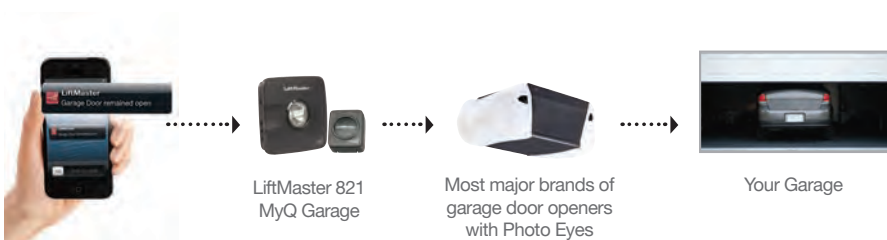

Optional Accessories:

Remote Light Control (825LM)

Allows you to control any lamp with your garage door opener remote control or smartphone via MyQ Garage or LiftMaster Internet Gateway

Remote Light Switch (823LM)

Replaces your existing wall switch to allow you to control home lighting with your garage door opener remote control or smartphone via MyQ Garage or LiftMaster Internet Gateway.

3-Button Elite Remote Control (895MAX)

Allows you to control up to three garage door openers, gate operators or MyQ-Enabled light devices. Sleek contoured design with bright blue LED lights.

FREE MyQ Mobile App! Download the app and easily register your account from the MyQ app or at MyLiftMaster.com

Compatible with these Apple® models

iPhone® 3GS, iPhone 4, iPhone 4S and iPhone 5
iPod touch® (3rd, 4th and 5th generation)